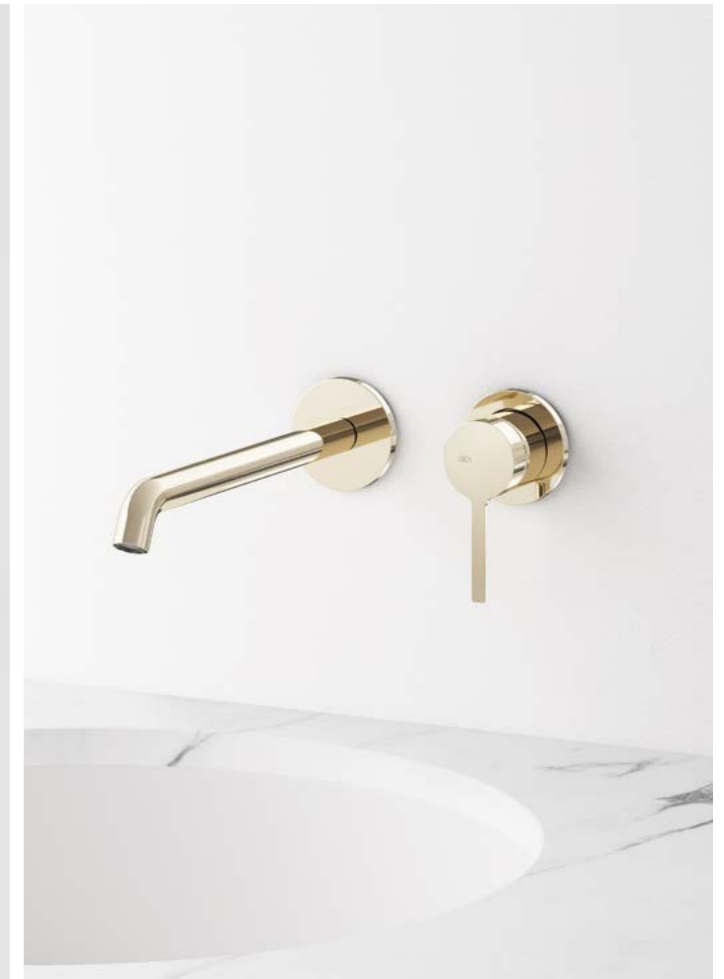

↑ Monocomando lavabo incasso. Oro inglese PVD
Concealed single-lever basin mixer. English gold PVD